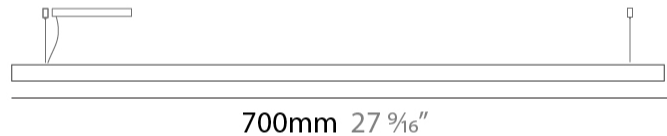

PROJECT	_____
TYPE	_____
SPECIFIER	_____
QUANTITY	_____
DATE	_____

LED60 SUSPENSION

D71015- _____
base number   Color   Finish
                         Temperature   Options

1. To build a product code in our configurator select the specify button on the base model # product page
2. To build a manual product code on this datasheet choose from the options listed below in blue font and add the suffix to the base model #

GENERAL

Series: Woodlin
Subseries: LED60
Brand: Tunto
Division: Design
Mounting Type: Suspension
Mounting Location: Ceiling
Subcategory: Profile

PHYSICAL

Shape: Rectangle
Length (mm): 700
Length (in): 27 ⁹/₁₆
Width (mm): 60
Width (in): 2 ³/₈
Height (mm): 60
Height (in): 2 ³/₈
Max. Overall Height (mm): 2060
Max. Overall Height (in): 81 ¹/₈
Light Distribution: Direct
Diffuser: Opal
[Fixture Finish: WAL / ASH / OAK / BLK / WHI](#)
Fixture Material: Wood
Cable Details: 2000mm / 78 3/4"

ELECTRICAL

Lamp Type: LED
Input Wattage (W): 29
Total Output Wattage (W): 25.3
Dimming: Tri-Mode (Non-Dimming and Phase Dimming (120Vac only) and 0-10V Dimming)
Driver Included: Yes
Driver Location: Integrated
Driver Type: Constant Current - Universal
Driver Class: Class 2
Input Voltage (V): 120 - 277
Constant Current (MA): 700

LED

[Color Temperature (°K): 2700 / 3000 / 4000](#)
Max. Delivered Lumen (lm): 2180
CRI: >93 CRI
Lamp Life (hrs): 50000

OPTICAL

RATINGS AND CERTIFICATIONS

Certified By: Certified for North American Standards
IP rating: IP20

60mm 2 ³/₈"

Direct